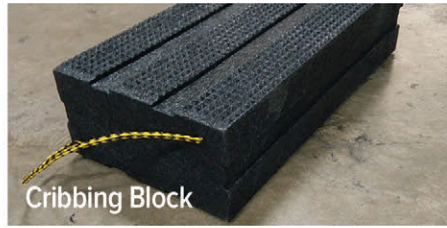

ProStack™ CRIBBING

**INTERLOCKING
CRIBBING**

**SAFELY
ADD HEIGHT!**

ProStack Grip Pad

Cribbing Block

ProStack Outrigger Pad

Cribbing Wedges

ProStack Outrigger Pad - An engineered base outrigger pad with interlocking pyramids. Designed to mesh with interlocking cribbing blocks or be used independently.

Cribbing Blocks - Engineered blocks with interlocking pyramids that are placed on top of a ProStack Outrigger Pad.

ProStack Grip Pad - Provides a high friction protective surface that is placed on top of the cribbing blocks.

Cribbing Wedges - Engineered wedges that can help establish a level foundation when used under a ProStack Outrigger Pad.

MODEL	WEIGHT	DESCRIPTION
ProStack CRIBBING KITS (Maximim Rated Capacity: 110,000 lbs)		
PSC-36-4-1	305 LBS	36" ProStack Pad (1), 6" x 12" x 24" Cribbing Blocks (4), .75" Grip Pad (1)
PSC-42-4-1	327 LBS	42" ProStack Pad (1), 6" x 12" x 24" Cribbing Blocks (4), .75" Grip Pad (1)
PSC-48-4-1	357 LBS	48" ProStack Pad (1), 6" x 12" x 24" Cribbing Blocks (4), .75" Grip Pad (1)
ProStack INDIVIDUAL PARTS		
PSC-DR36-2	68 LBS	36" x 2" ProStack Pad with Interlocking Pyramids
PSC-DR42-2	90 LBS	42" x 2" ProStack Pad with Interlocking Pyramids
PSC-DR48-2	120 LBS	48" x 2" ProStack Pad with Interlocking Pyramids
TCR-612-24	55 LBS	6" x 12" x 24" Cribbing Block
NP2424-.75	16 LBS	24" x 24" x .75" Grip Pad
TCR-2/4-12	1.5 LBS	2" x 4" x 12" Cribbing Wedge
TCR-4/4-20	4 LBS	4" x 4" x 20" Cribbing Wedge
TCR6/7-24	13 LBS	6" x 7" x 24" Cribbing Wedge