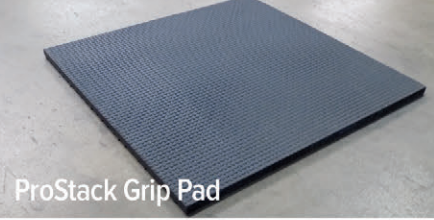

ProStack™ CRIBBING

**INTERLOCKING
CRIBBING**

**SAFELY
ADD HEIGHT!**

ProStack Grip Pad

Cribbing Block

ProStack Outrigger Pad

Cribbing Wedges

ProStack Outrigger Pad - An engineered base outrigger pad with interlocking pyramids. Designed to mesh with interlocking cribbing blocks or be used independently.

Cribbing Blocks - Engineered blocks with interlocking pyramids that are placed on top of a ProStack Outrigger Pad.

ProStack Grip Pad - Provides a high friction protective surface that is placed on top of the cribbing blocks.

Cribbing Wedges - Engineered wedges that can help establish a level foundation when used under a ProStack Outrigger Pad.

MODEL	WEIGHT	DESCRIPTION
ProStack CRIBBING KITS (Maximim Rated Capacity: 110,000 lbs)		
PSC-36-4-1	305 LBS	36" ProStack Pad (1), 6" x 12" x 24" Cribbing Blocks (4), .75" Grip Pad (1)
PSC-42-4-1	327 LBS	42" ProStack Pad (1), 6" x 12" x 24" Cribbing Blocks (4), .75" Grip Pad (1)
PSC-48-4-1	357 LBS	48" ProStack Pad (1), 6" x 12" x 24" Cribbing Blocks (4), .75" Grip Pad (1)
ProStack INDIVIDUAL PARTS		
PSC-DR36-2	68 LBS	36" x 2" ProStack Pad with Interlocking Pyramids
PSC-DR42-2	90 LBS	42" x 2" ProStack Pad with Interlocking Pyramids
PSC-DR48-2	120 LBS	48" x 2" ProStack Pad with Interlocking Pyramids
TCR-612-24	55 LBS	6" x 12" x 24" Cribbing Block
NP2424-.75	16 LBS	24" x 24" x .75" Grip Pad
TCR-2/4-12	1.5 LBS	2" x 4" x 12" Cribbing Wedge
TCR-4/4-20	4 LBS	4" x 4" x 20" Cribbing Wedge
TCR6/7-24	13 LBS	6" x 7" x 24" Cribbing Wedge